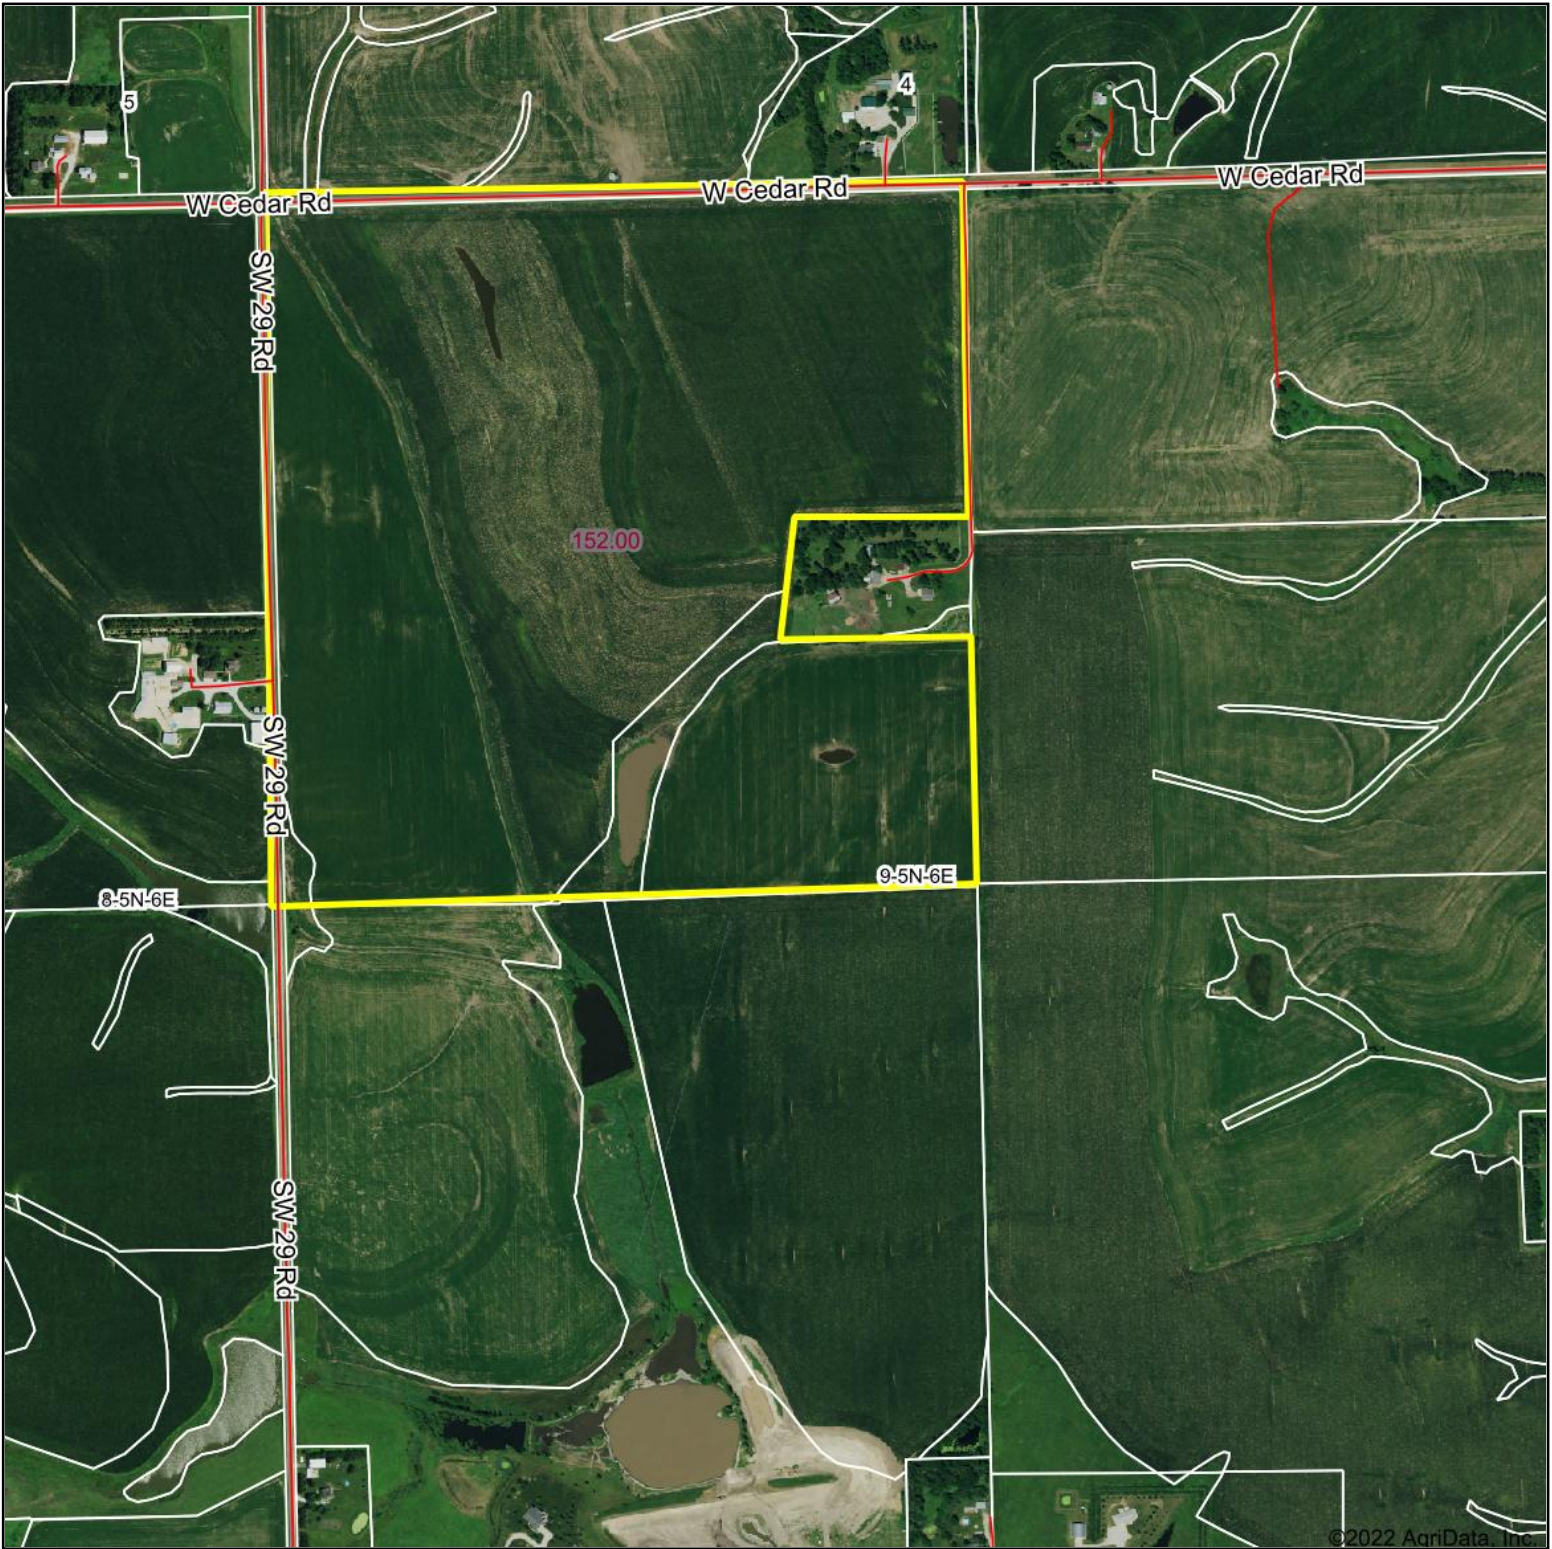

Janice Marx Property

Map Center: 40.415816, -96.754447

9-5N-6E
Gage County
Nebraska

9/29/2022

Maps Provided By:
**surety**[®]
CUSTOMIZED ONLINE MAPPING
© AgriData, Inc. 2021 www.AgriDataInc.com

Field borders provided by Farm Service Agency as of 5/21/2008.