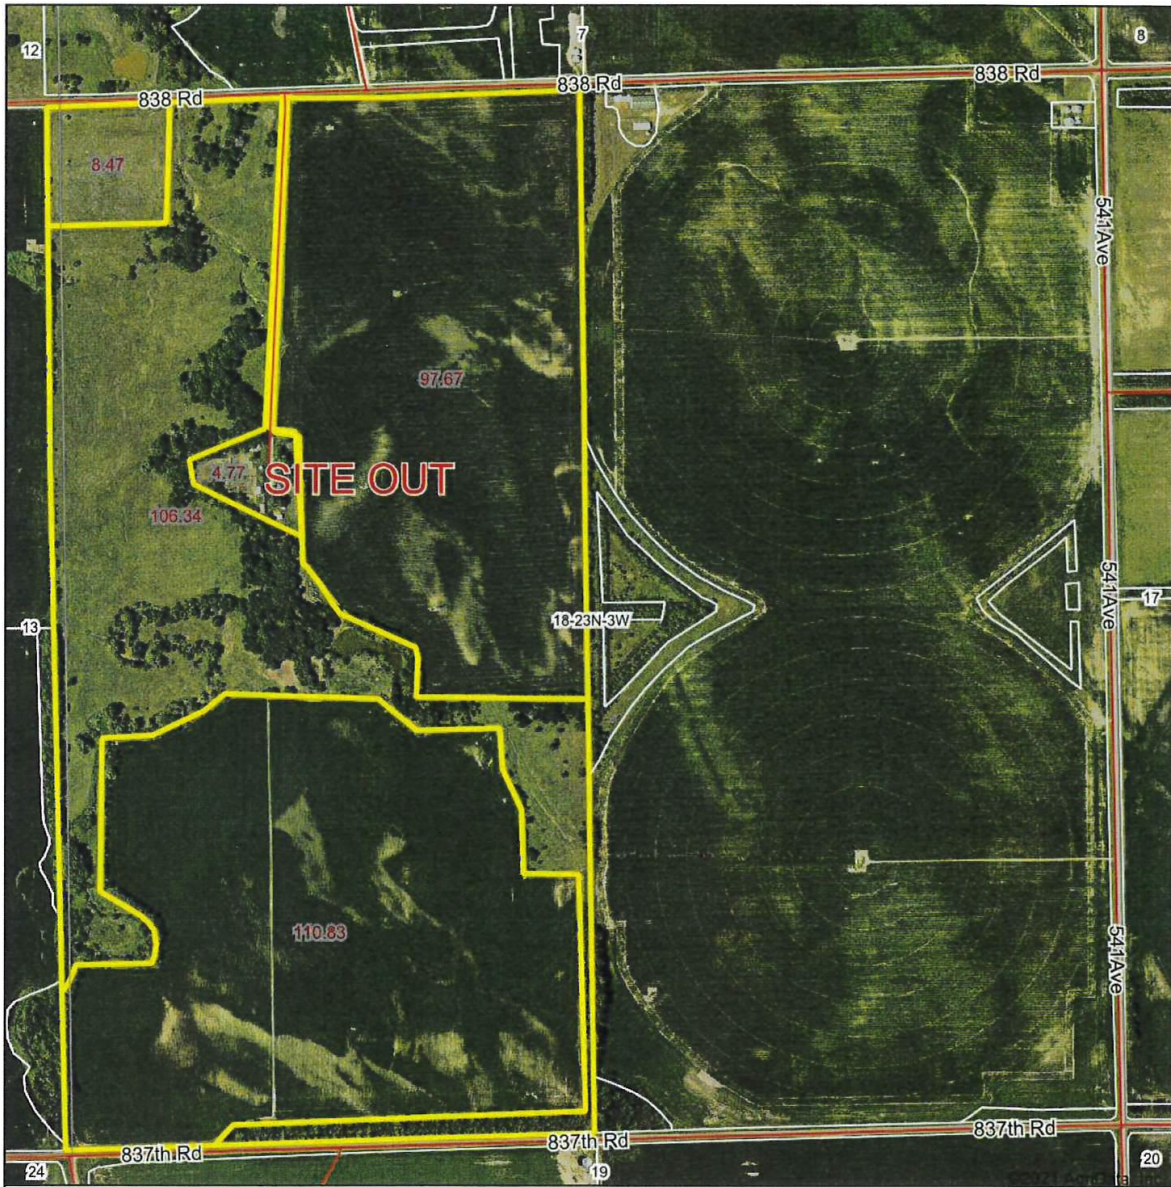

Aerial Map

Map Center: 41.967403, -97.707395

18-23N-3W
Madison County
Nebraska

Field borders provided by Farm Service Agency as of 5/21/2008.