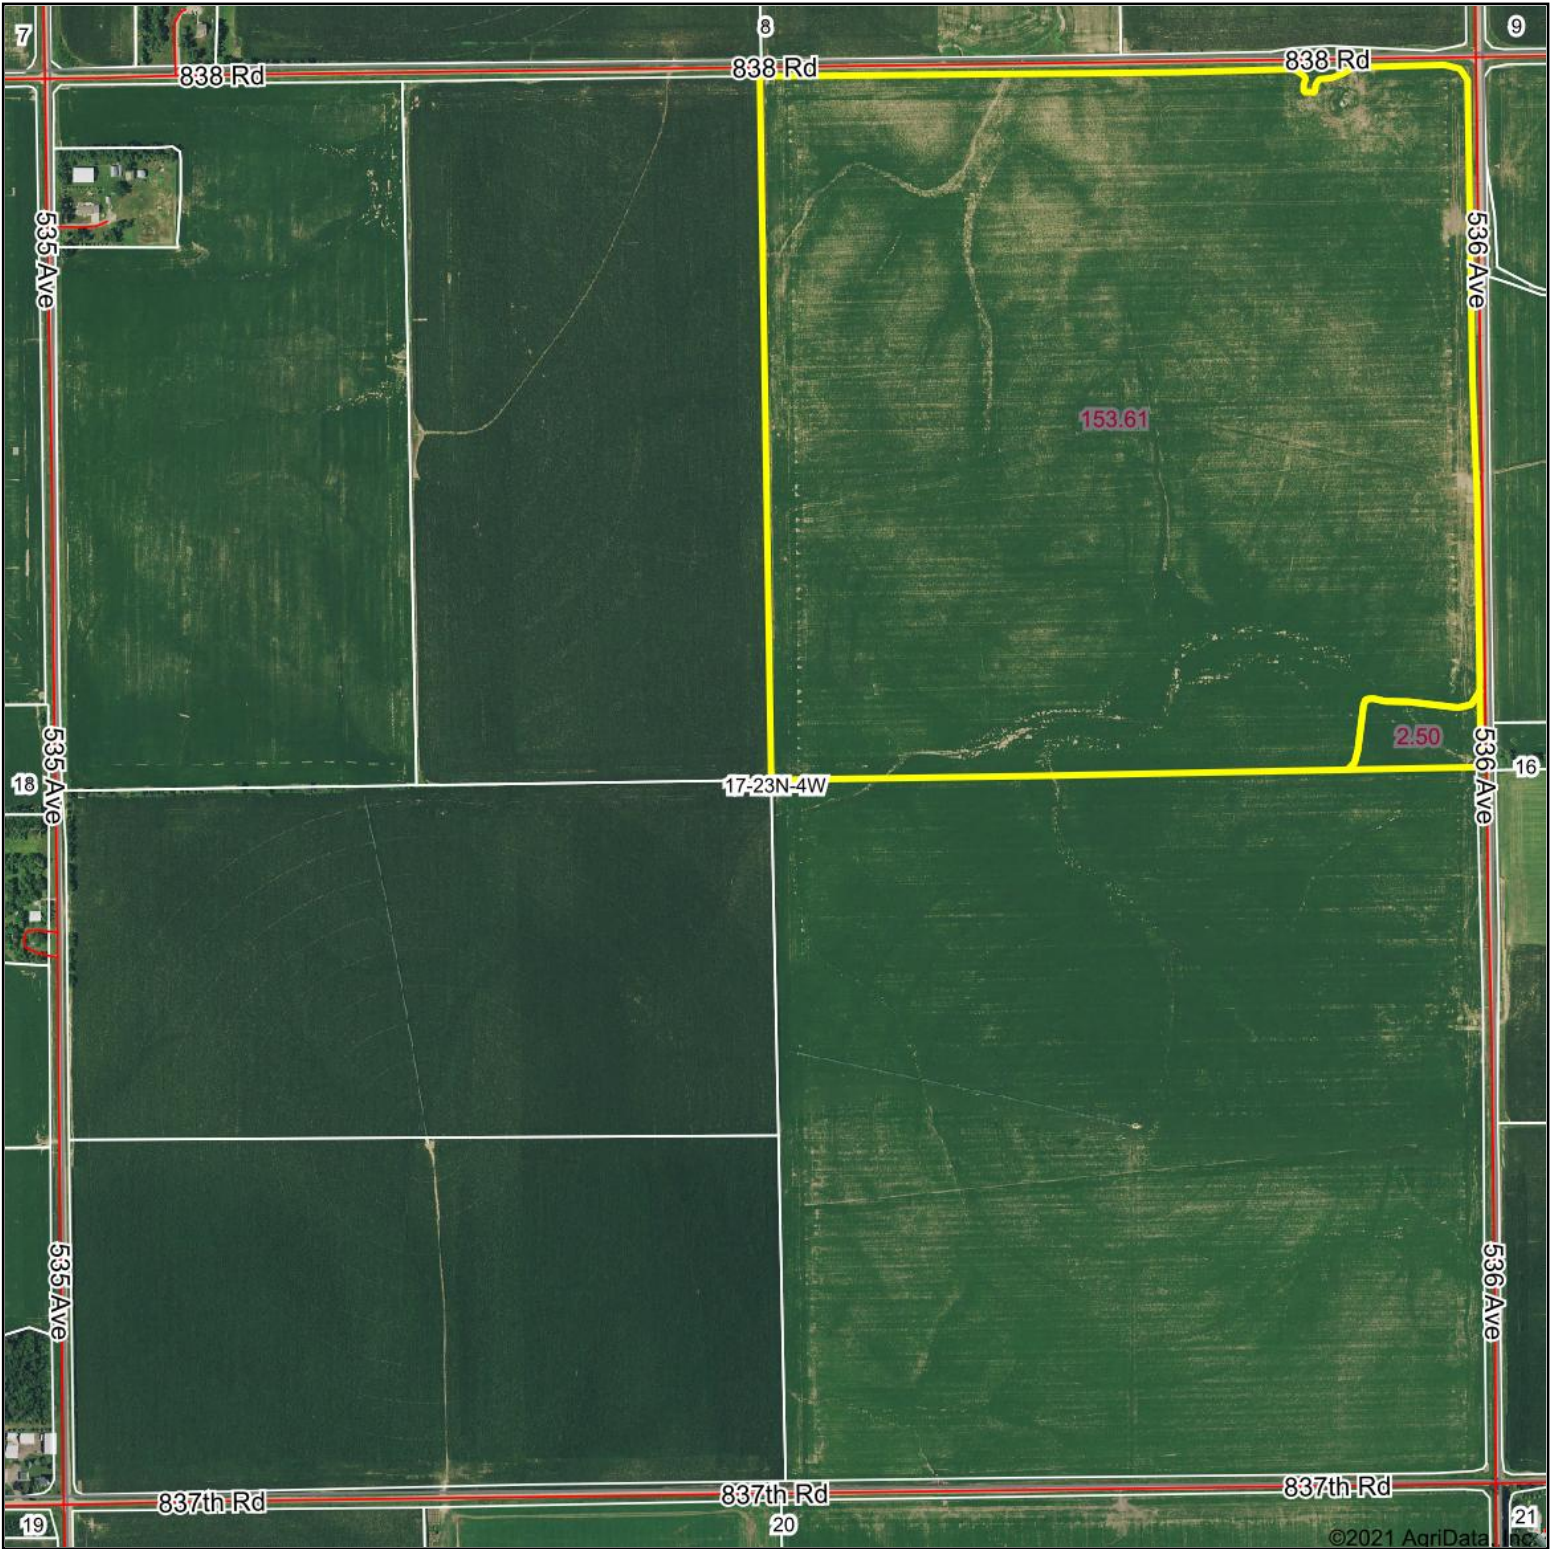

Aerial Map

©2021 AgriData Inc.

Map Center: 41.967115, -97.804776

17-23N-4W
Madison County
Nebraska

8/31/2021

Maps Provided By:

© AgriData, Inc. 2021 www.AgriDataInc.com

Field borders provided by Farm Service Agency as of 5/21/2008.